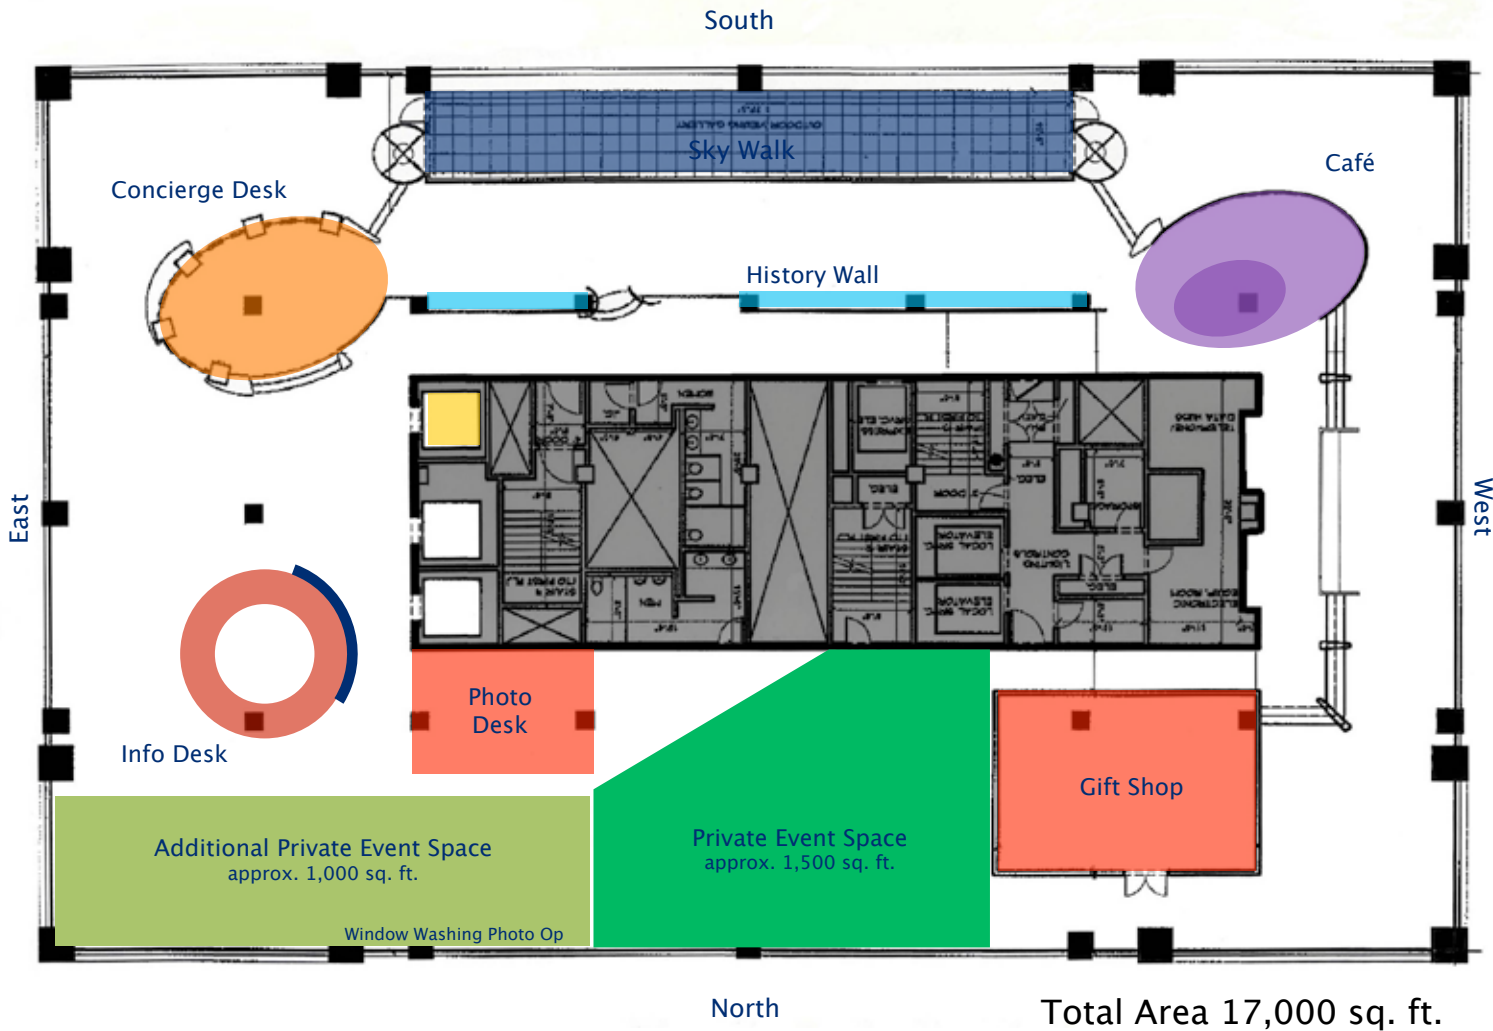

Observatory floor plan

You can book the entire space (full rental) or the areas shaded green (partial rental). Partial event bookings take place on the north side of the observatory, giving you spectacular views of Lakeshore Drive, Lincoln Park Zoo and Wrigley Field.

To talk through the best booking option for your event, please call Nicole Roberto 1-312-654-5019 or Andrew Apa 1-312-654-5021.

PRIVATE EVENTS